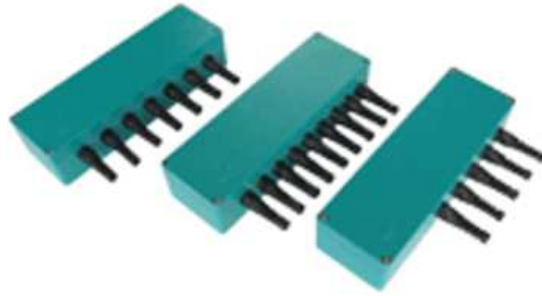

Junction Box JB-01

DATA SHEET

Features

- Clicks: 31 times
- Aluminum-cast, plastic-sprayed
- Easy to assemble and calibrate, high reliability
- Fully encapsulated, water proof and moisture proof
- Operating temperature: $-40^{\circ}\text{C} \sim +85^{\circ}\text{C}$
- IP65

Descriptions

Part Number	Channel
JB01-2	2
JB01-3	3
JB01-4	4
JB01-6	6
JB01-8	8

*For scales with 2 to 8 load cells with 4-wire or 6-wire interconnections.

Outline Dimensions

CS

XIAMEN ELANE ELE