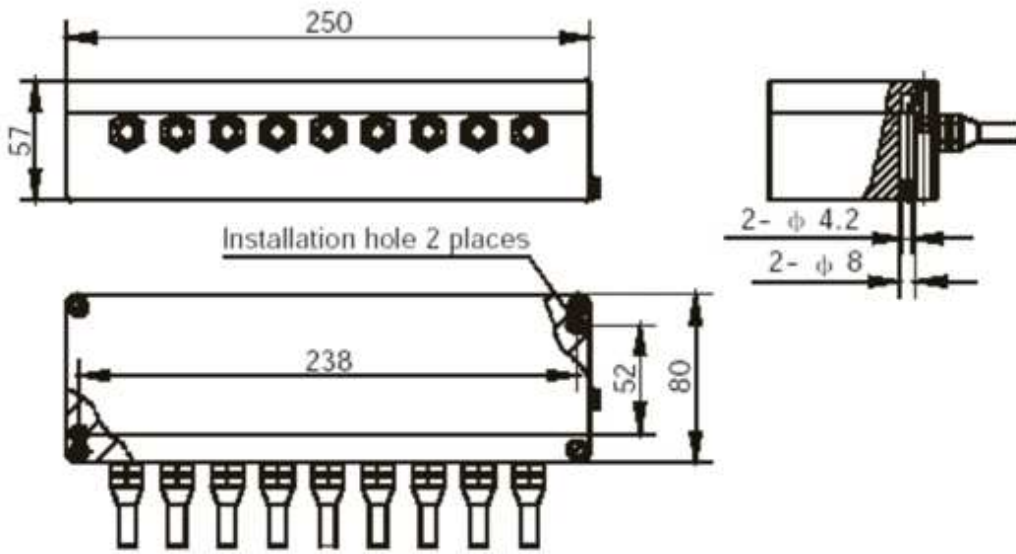

Junction Box JB-01

DATA SHEET

Features

- Clicks: 31 times
- Aluminum-cast, plastic-sprayed
- Easy to assemble and calibrate, high reliability
- Fully encapsulated, water proof and moisture proof
- Operating temperature: $-40^{\circ}\text{C} \sim +85^{\circ}\text{C}$
- IP65

Descriptions

Part Number	Channel
JB01-2	2
JB01-3	3
JB01-4	4
JB01-6	6
JB01-8	8

*For scales with 2 to 8 load cells with 4-wire or 6-wire interconnections.

Outline Dimensions

CS

XIAMEN ELANE ELE